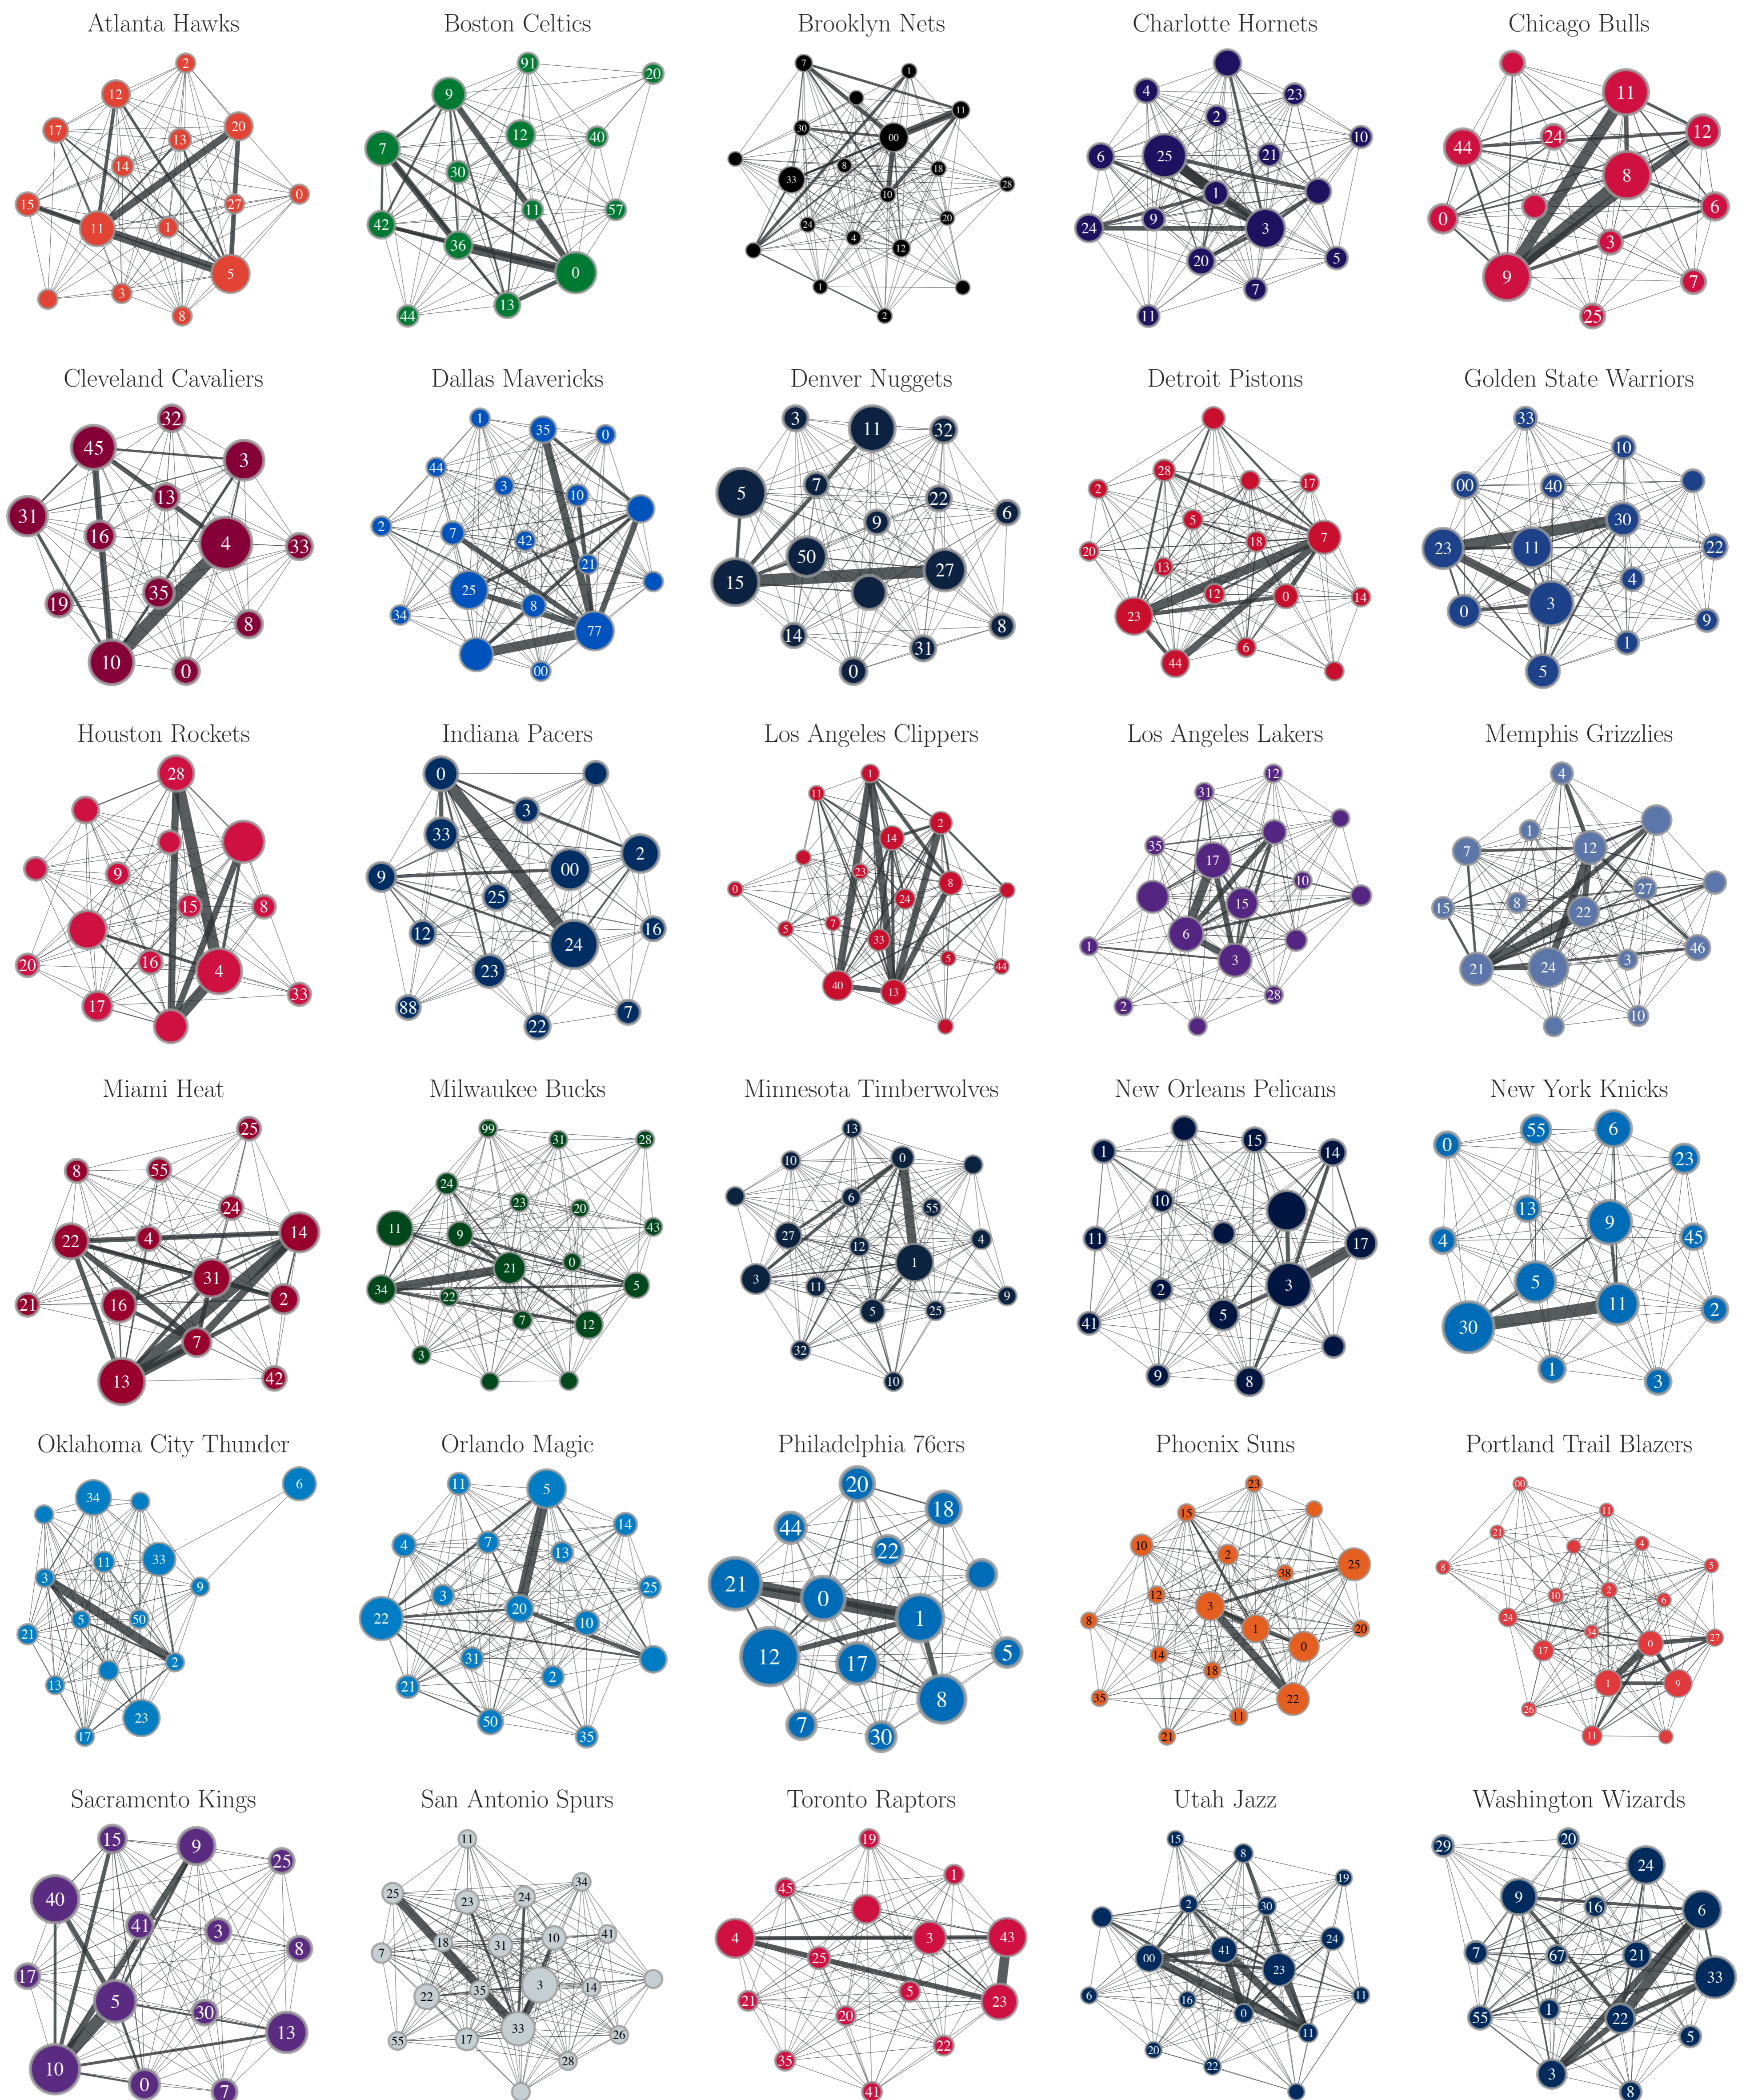

NBA passing networks, 2022-23 season

NBA offenses are evolving towards what has been branded “Heliocentrism”, namely the tendency of the offensive system to rely on one single decision-maker to carry the offensive load. Is this heralded rise in heliocentrism supported by the data?

Players are represented by nodes, whose size is proportional to minutes played throughout the season. The edges show the volume of passes between each two players.

Data source: www.nba.com/stats

Pierre¹ and Thomas² Robiglio